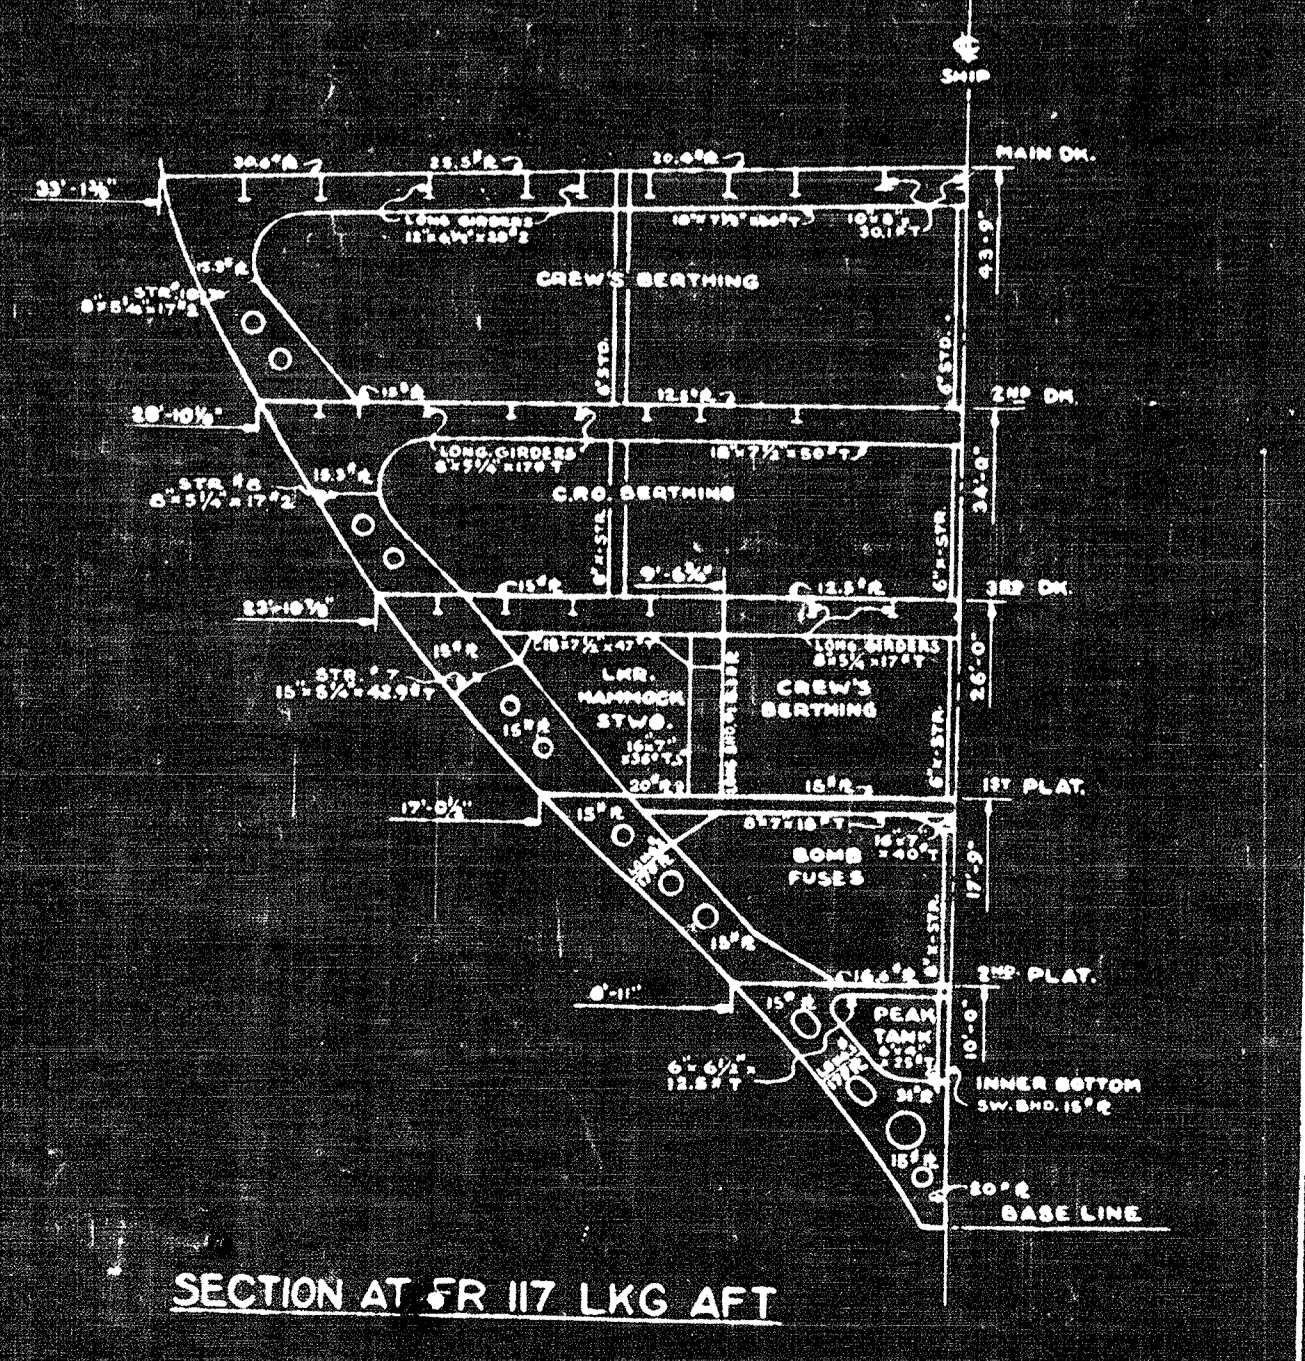

SECTION AT FR. 68 LKG. AFT

SECTION AT FR. 82 LKG. AFT

SECTION AT FR. 101 LKG. AFT

SECTION AT FR. 117 LKG. AFT

AVI3  
TYPICAL SECTIONS  
SCALE: 1/8" = 1'-0"  
SHEET NO. 16 OF 16

BU OF SHIPS N° AV13-SO103-175084