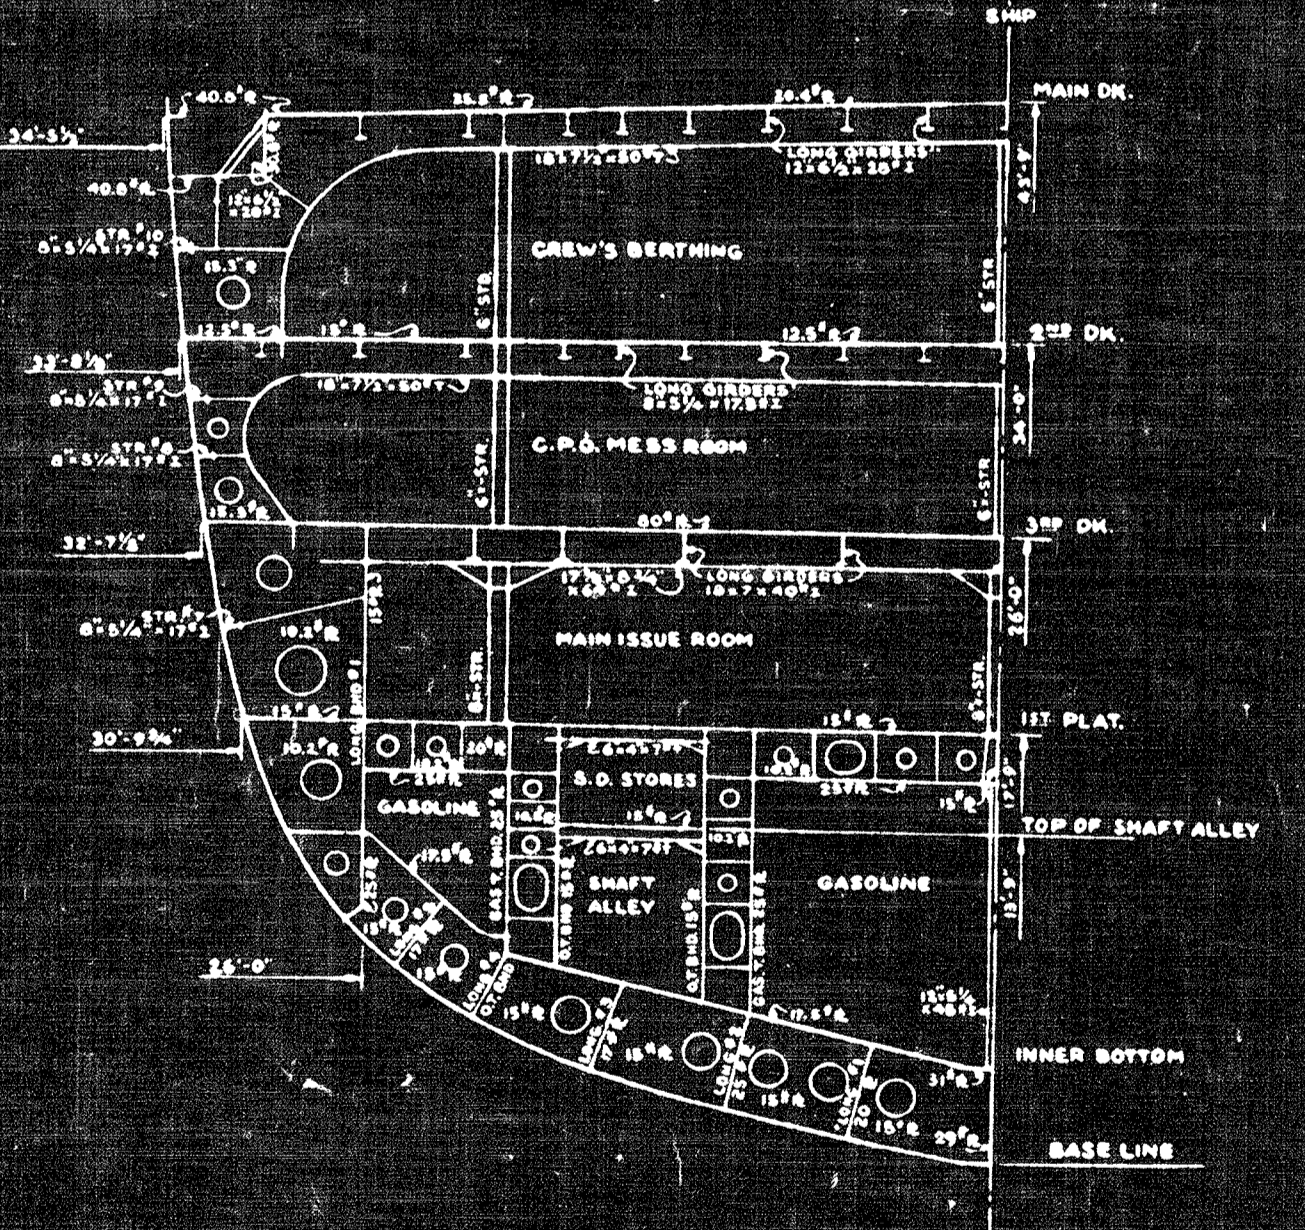

SECTION AT FR. 68 LKG. AFT

SECTION AT FR. 82 LKG. AFT

SECTION AT FR. 101 LKG. AFT

SECTION AT FR. 117 LKG. AFT

AVI3  
TYPICAL SECTIONS  
SCALE: 1/8" = 1'-0"  
SHEET NO. 16 OF 16

BU OF SHIPS N° AV13-SO103-175084