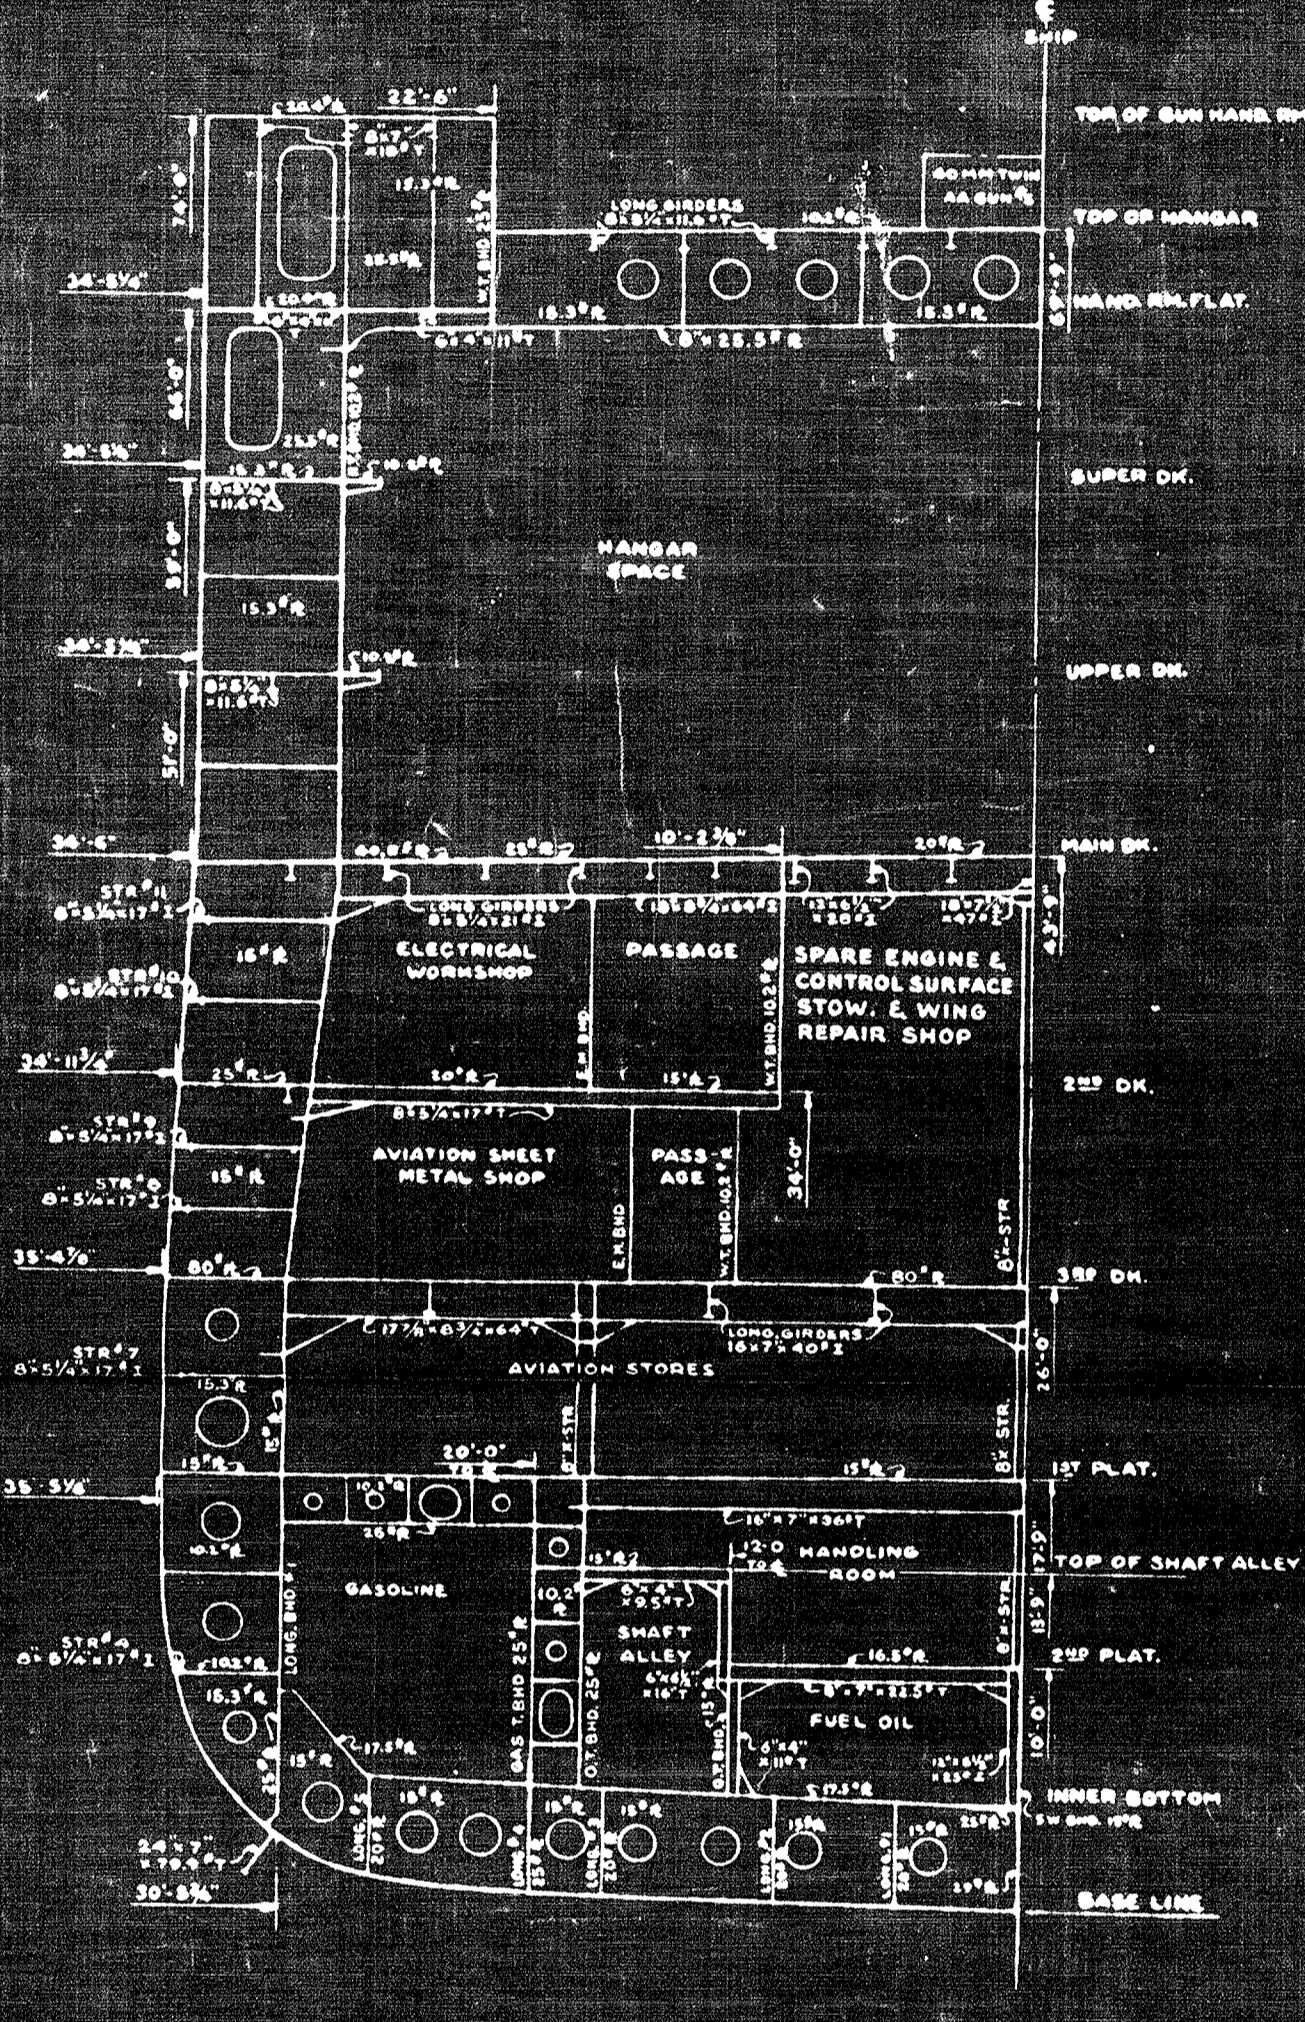

SECTION AT FR. 68 LKG. AFT

SECTION AT FR. 82 LKG. AFT

SECTION AT FR. 101 LKG. AFT

SECTION AT FR. 117 LKG. AFT

AVI3  
TYPICAL SECTIONS  
SCALE: 1/8" = 1'-0"  
SHEET NO. 16 OF 16

BU OF SHIPS N° AV13-SO103-175084